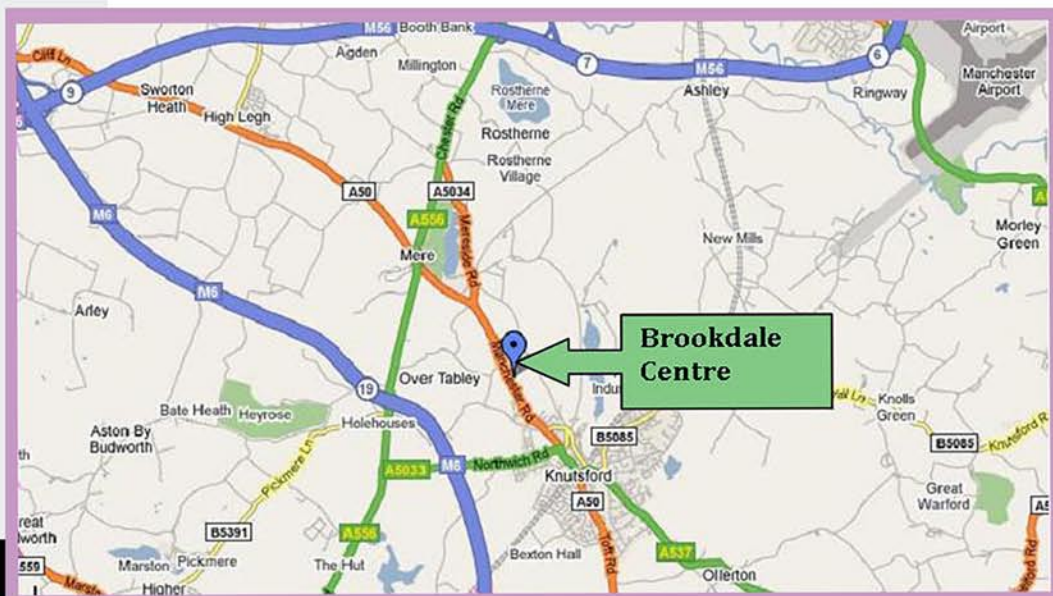

From the South:

- M6 motorway (Signposted Manchester)
- Leave M6 at junction 19
- At roundabout take 1st exit onto A556 (Signposted Northwich, Macclesfield)
- Turn left onto the A5033
- At roundabout take 1st exit onto A50 (Signposted Warrington, Manchester)
- We are located approx. 1 mile along the A50, on the right-hand side, in the front building.

From the East:

- M56 motorway (Signposted Chester, North Wales)
- Leave M56 at junction 7 (Signposted M6 Birmingham)
- Exit along left hand lane slip road onto A556
- Turn left onto A50 at 2nd set of traffic lights
- We are located approx. 2 miles along the A50, on the left-hand side, in the front building.

From the West:

- M56 motorway (Signposted Manchester)
- Leave M56 at junction 8 (signposted Lymm Services)
- At roundabout take 3rd exit (signposted Lymm Services), then 2nd exit on 2nd roundabout (Signposted A50)
- Follow the A50 until you reach a set of traffic lights - continue straight across.
- We are located approx. 2 miles further along the A50, on the left-hand side, in the front building.

By Train (Knutsford station approx 1.5 miles from Sense office):

- From Manchester Piccadilly to Knutsford (Northern Rail)
- From London Euston to Knutsford (Virgin Trains), change at Stockport (Northern Rail)

08445 768 737
enquiries@sense-network.co.uk